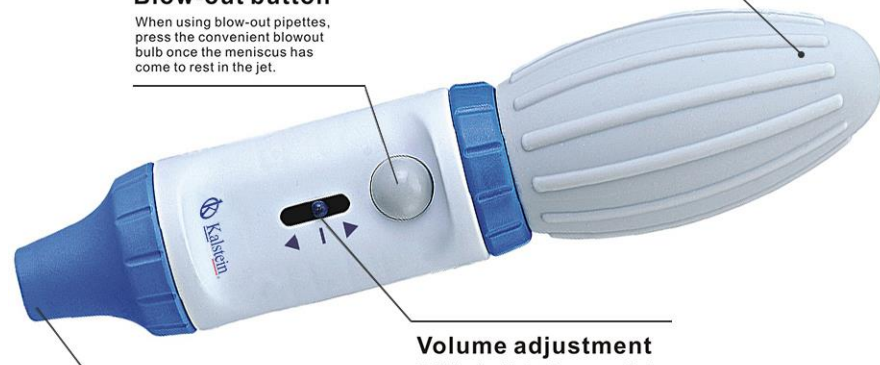

Blow-out button

When using blow-out pipettes, press the convenient blowout bulb once the meniscus has come to rest in the jet.